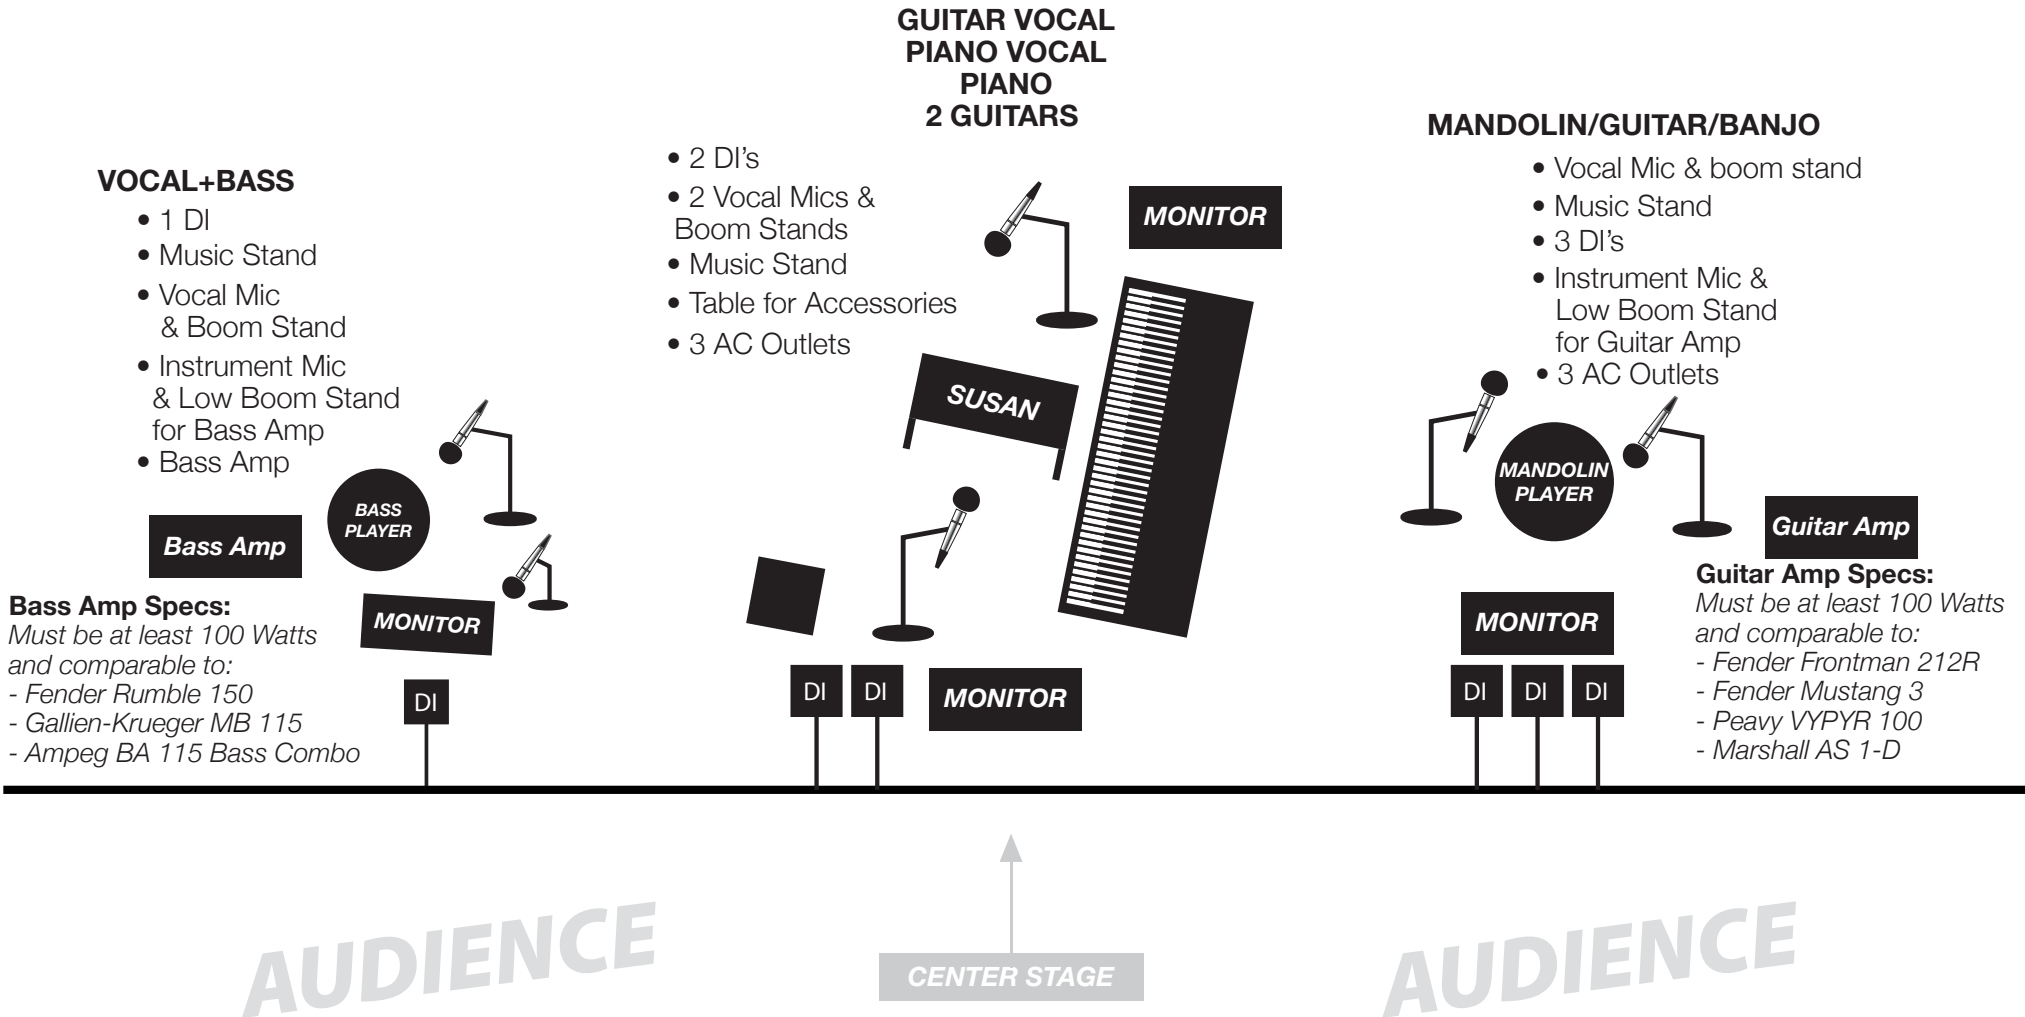

SUSAN WERNER

-STAGE PLOT-

Oct 2012
Hayseed Bass/Mando

* NOTE: Piano is shown for position only.
Susan does not travel w/ Piano, venue supplies. Per contract .

Piano Specs: Tuned to A-440 pitch (baby grand or acoustic upright preferred)
Digital piano is acceptable as long as it has a working sustain,
minimum three pre-set sounds to choose from, and is not a Casio)
Piano must have weighted keys. Comparable to: Kurzweil-PC3K8

*Let us know if you have backline
- Bass Amp
- Guitar Amp

Contact: Jane Paul
Road Manager - Susan Werner
(Cell) 215-260-9094
E-mail: paroadie@aol.com