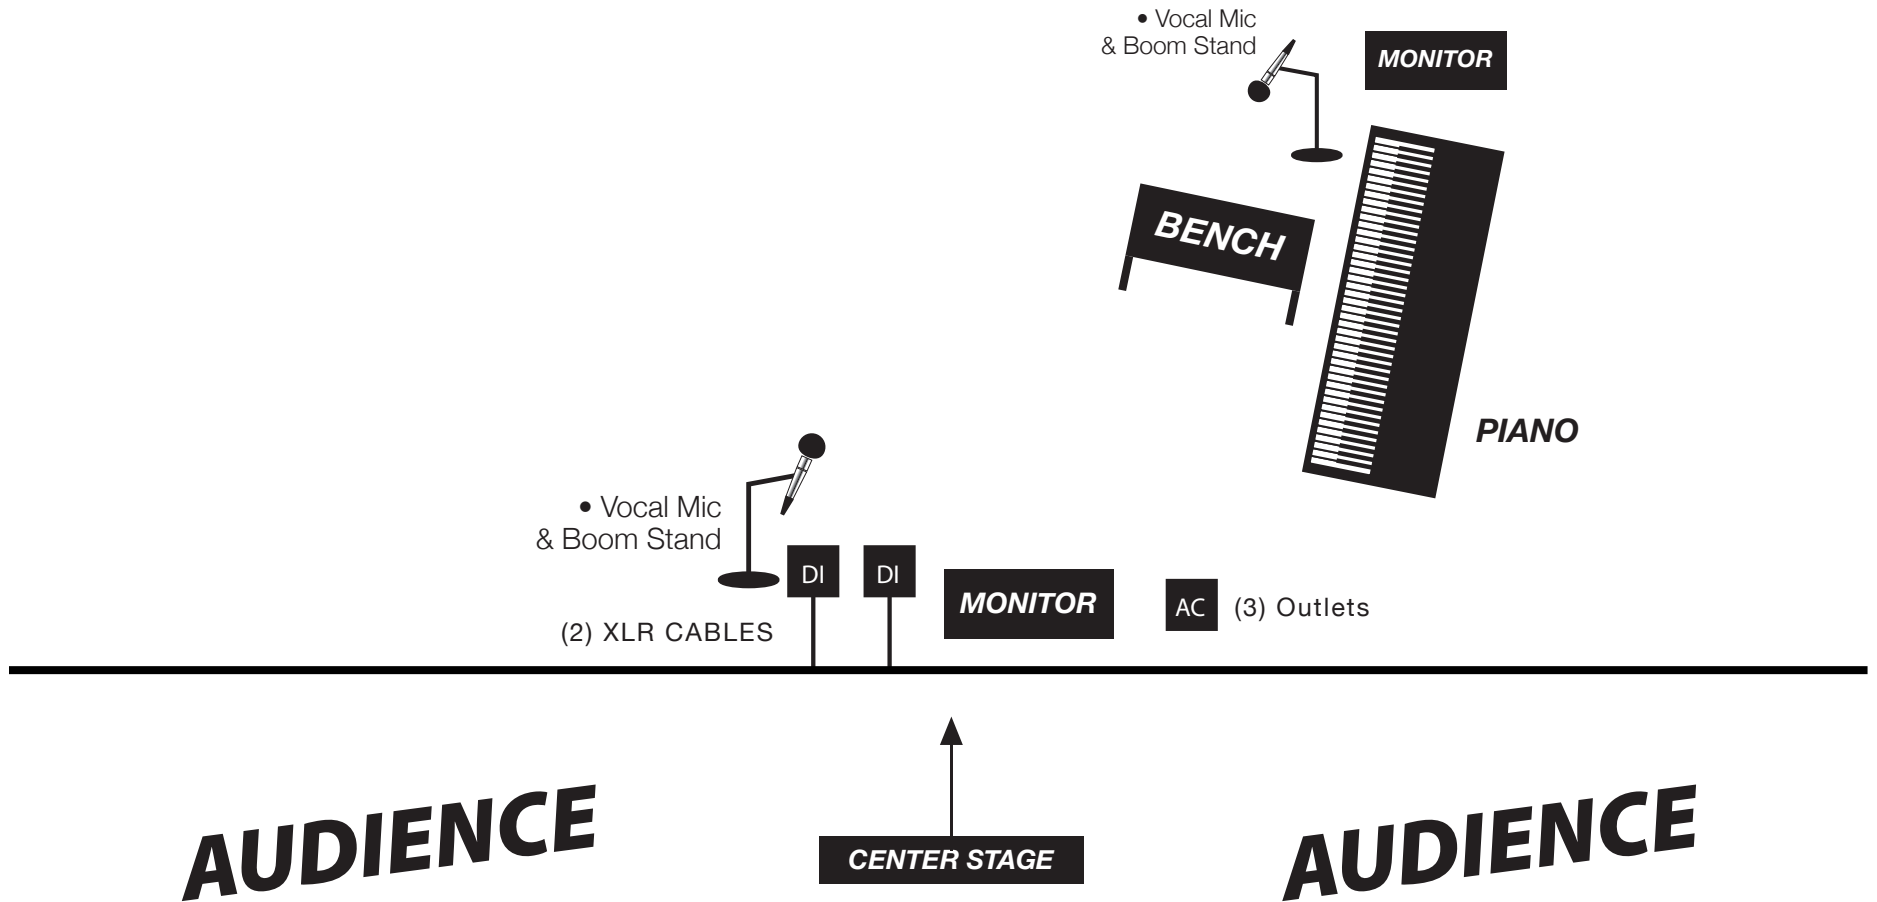

# SUSAN WERNER

## -STAGE PLOT-

\* NOTE: Piano is shown for position only.  
Susan does not travel w/ Piano, venue supplies.  
Per contract.

Contact: Jane Paul  
Road Manager - Susan Werner  
(Cell) 215-260-9094  
E-mail: paroadie@aol.com