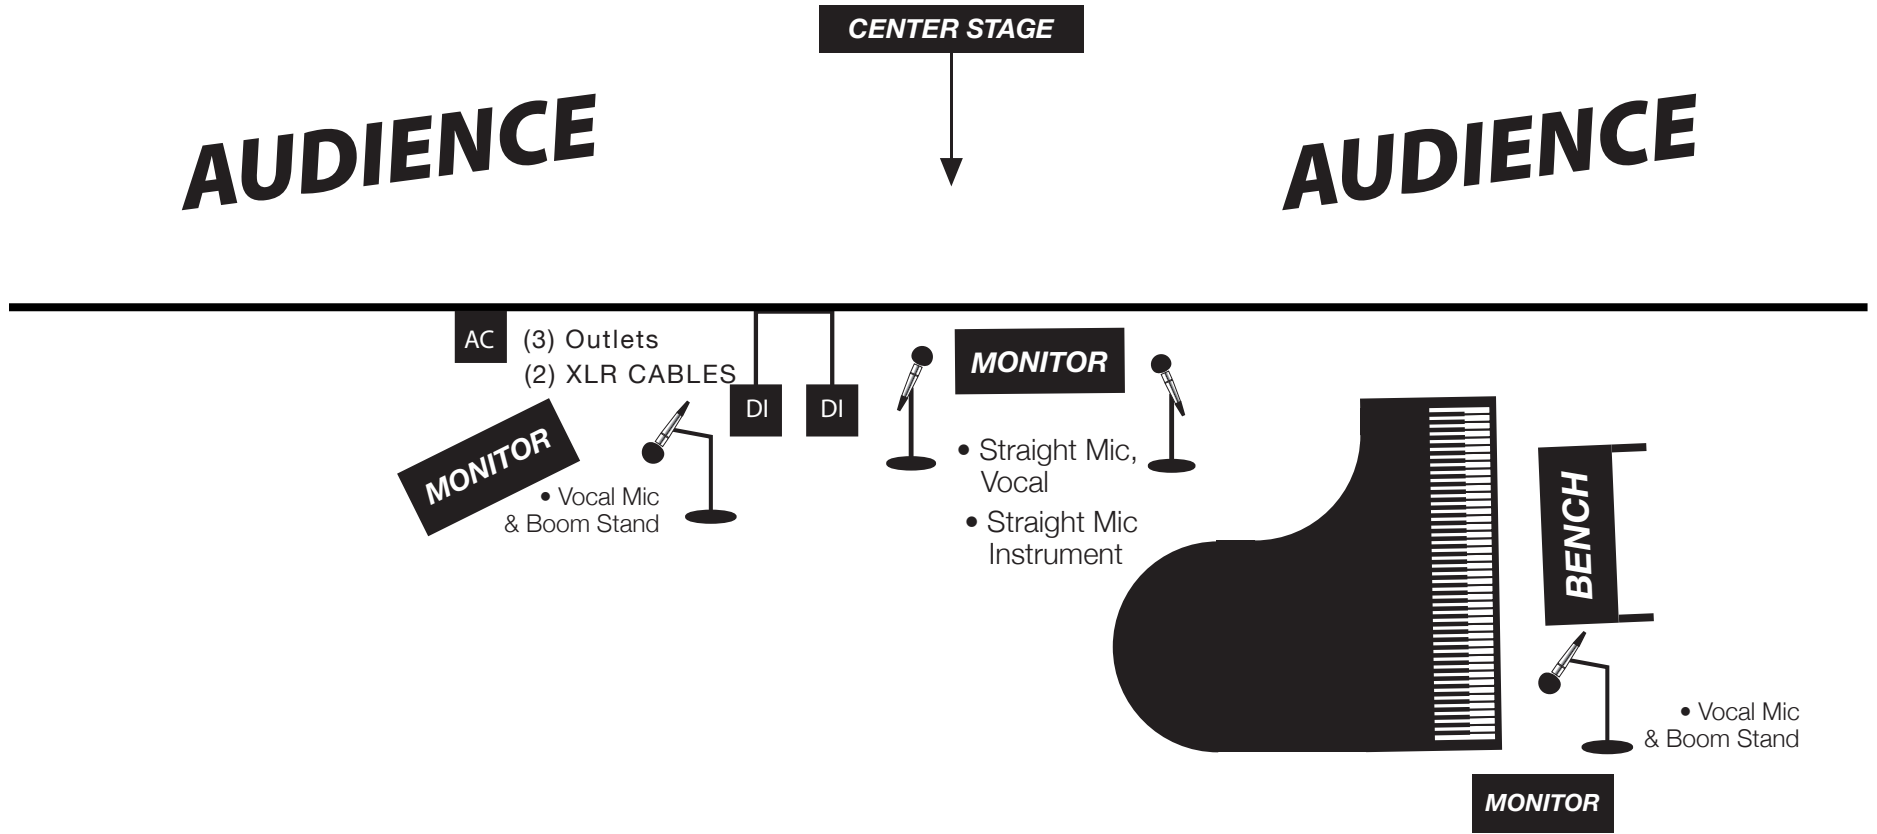

SUSAN WERNER

-STAGE PLOT-

* NOTE: Piano is shown for position only.
Susan does not travel w/ Piano, venue supplies.
Per contract.

Contact: Jane Paul
Road Manager - Susan Werner
(Cell) 215-260-9094
E-mail: paroadie@aol.com