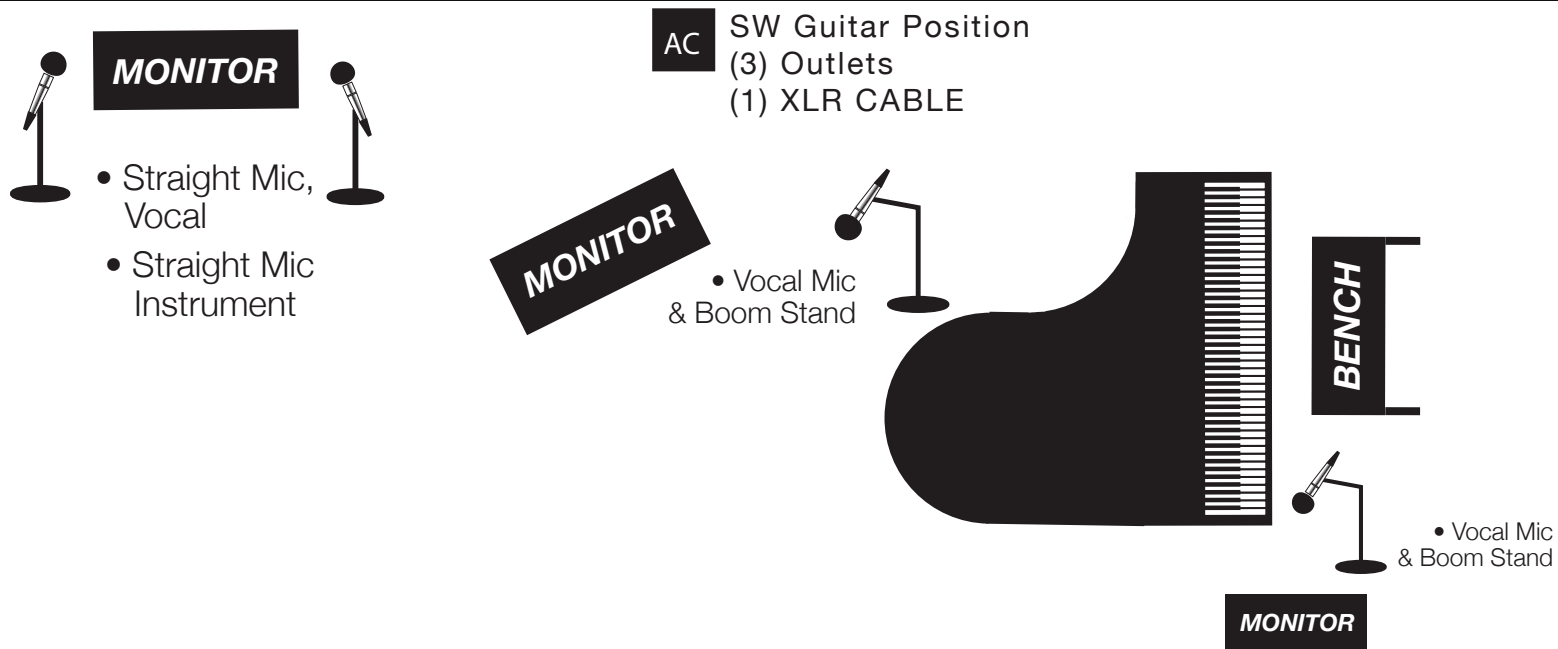

Susan Werner

-STAGE PLOT-

Sept 2019
SW-DLH-1

*NOTE: Piano is shown for position only.
Susan does not travel w/ piano, venue supplies.
per contract

*upright/Grand/Baby. Grand preferred.

*88 Key weighted digital keyboard
comparable to Kurzweil SP6 or Yamaha P45 acceptable

Audience

Center Stage

Audience

Contact: Jane Paul
Road Manager - Susan Werner
(Cell) 215-260-9094
E-mail: paroadie@aol.com