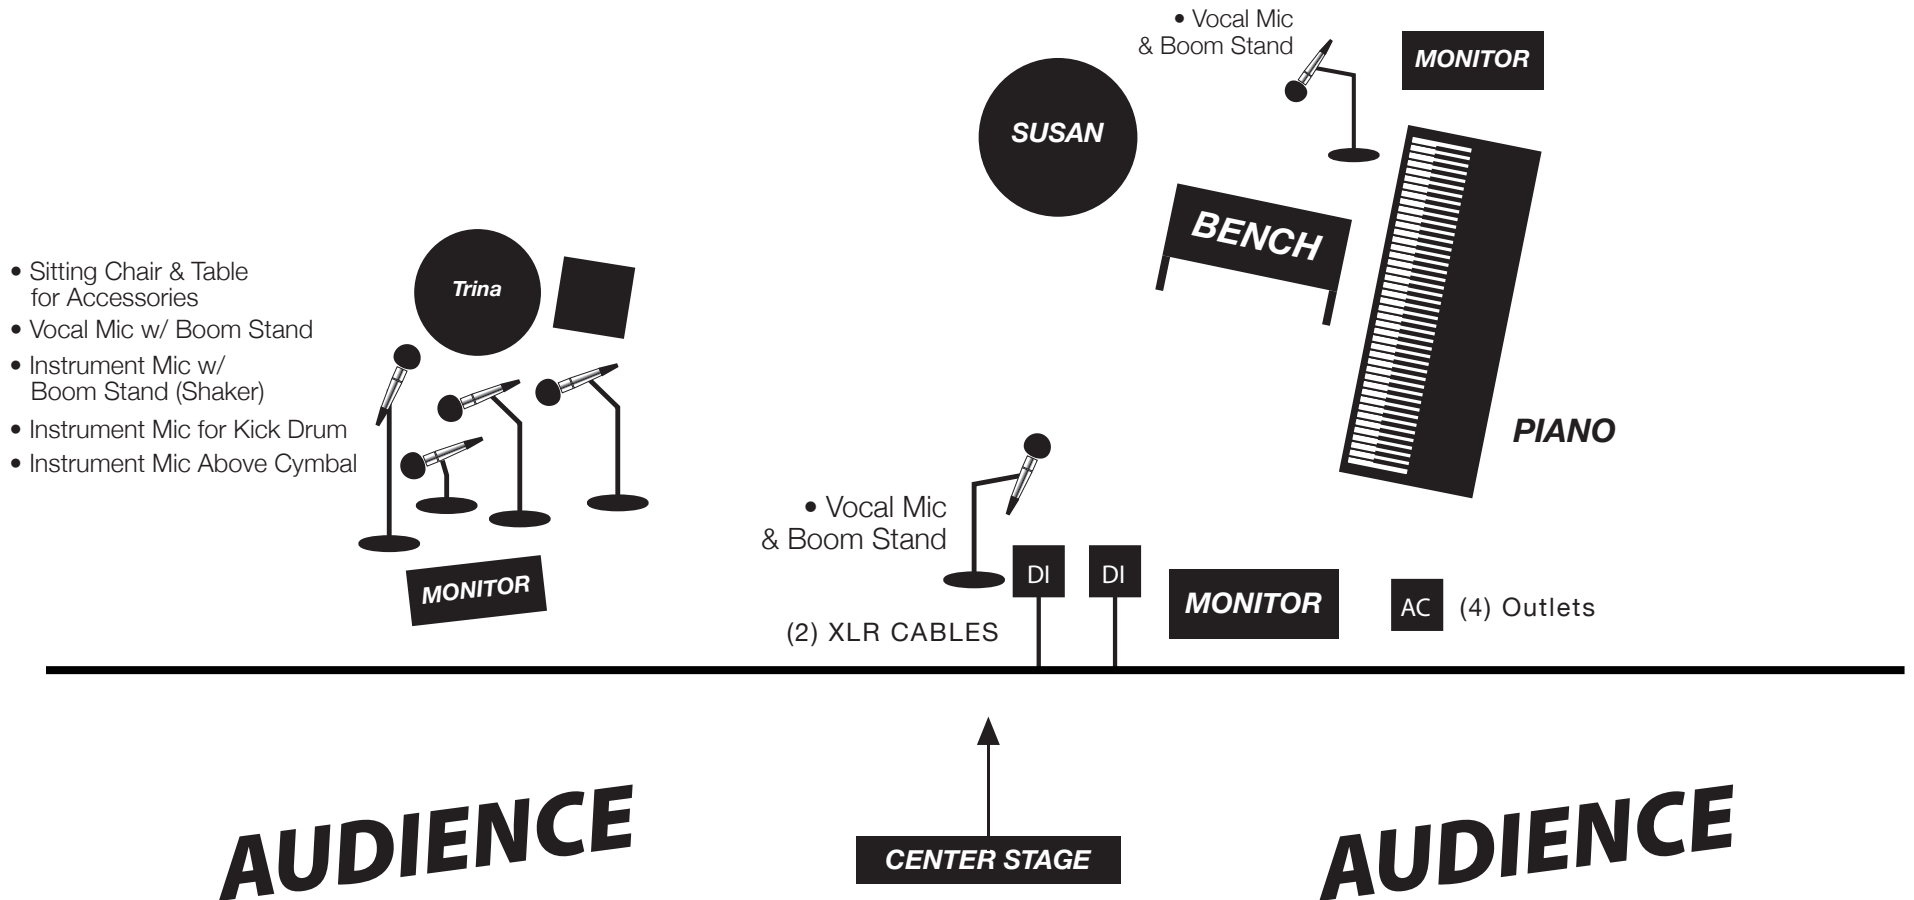

SUSAN WERNER

-STAGE PLOT-

* NOTE: Piano is shown for position only.
Susan does not travel w/ Piano, venue supplies.
Per contract.

Contact: Jane Paul
Road Manager - Susan Werner
(Cell) 215-260-9094
E-mail: paroadie@aol.com